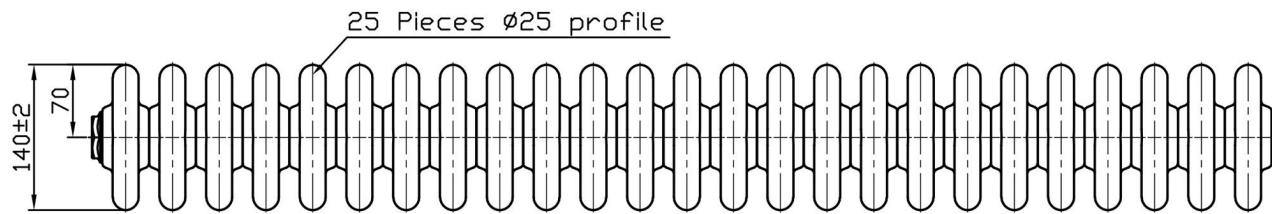

Imperia 4 Column Horizontal 600 x 1145mm. Painted

Technical Drawing

Unit: mm

Eastbrook 

Eastbrook Road, Gloucester GL4 3DB

Technical Helpline : 01452 317890

Mon - Fri / 8am - 5pm

Email : technical@eastbrookco.com