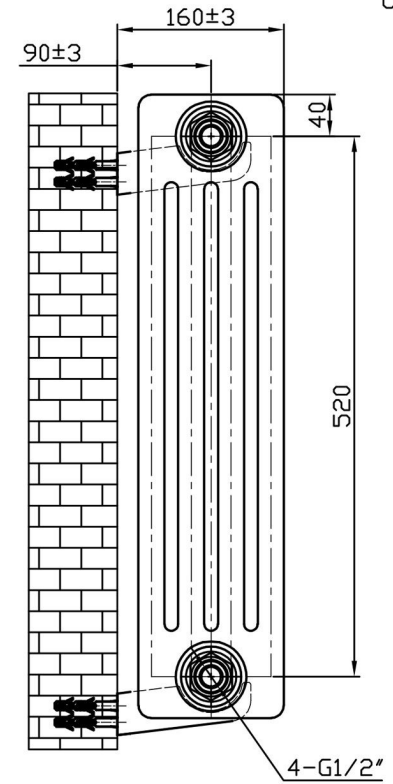

Imperia 4 Column Horizontal 600 x 1145mm. Painted

Technical Drawing

Unit: mm

Eastbrook 

Eastbrook Road, Gloucester GL4 3DB

Technical Helpline : 01452 317890

Mon - Fri / 8am - 5pm

Email : technical@eastbrookco.com