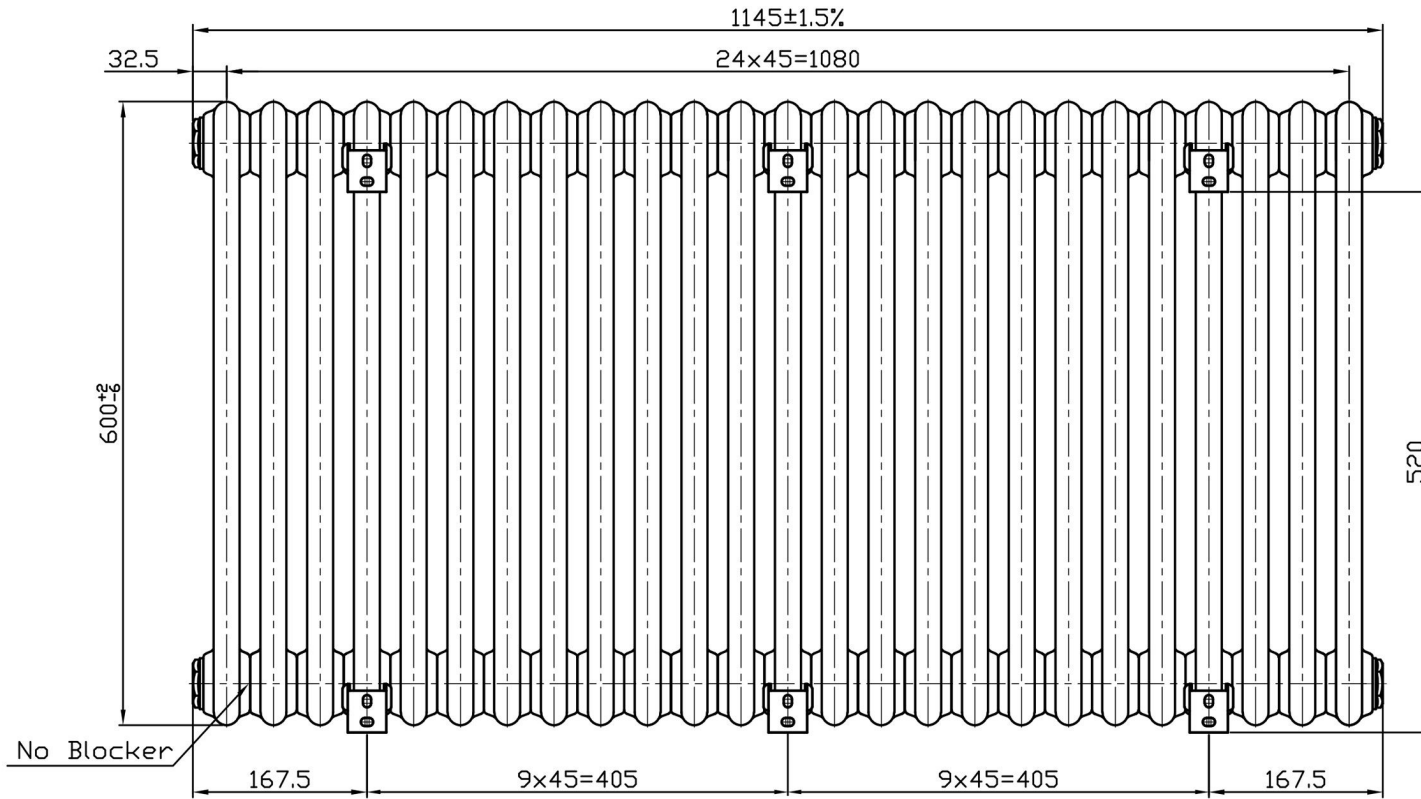

Imperia 4 Column Horizontal 600 x 1145mm. Painted

Technical Drawing

Unit: mm

Eastbrook 

Eastbrook Road, Gloucester GL4 3DB

Technical Helpline : 01452 317890

Mon - Fri / 8am - 5pm

Email : technical@eastbrookco.com