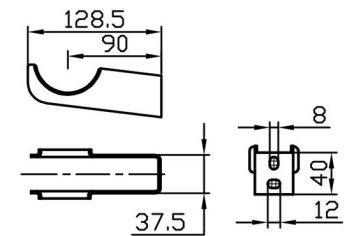

Imperia 4 Column Horizontal 600 x 1145mm. Painted

Technical Drawing

Unit: mm

Eastbrook 

Eastbrook Road, Gloucester GL4 3DB

Technical Helpline : 01452 317890

Mon - Fri / 8am - 5pm

Email : technical@eastbrookco.com